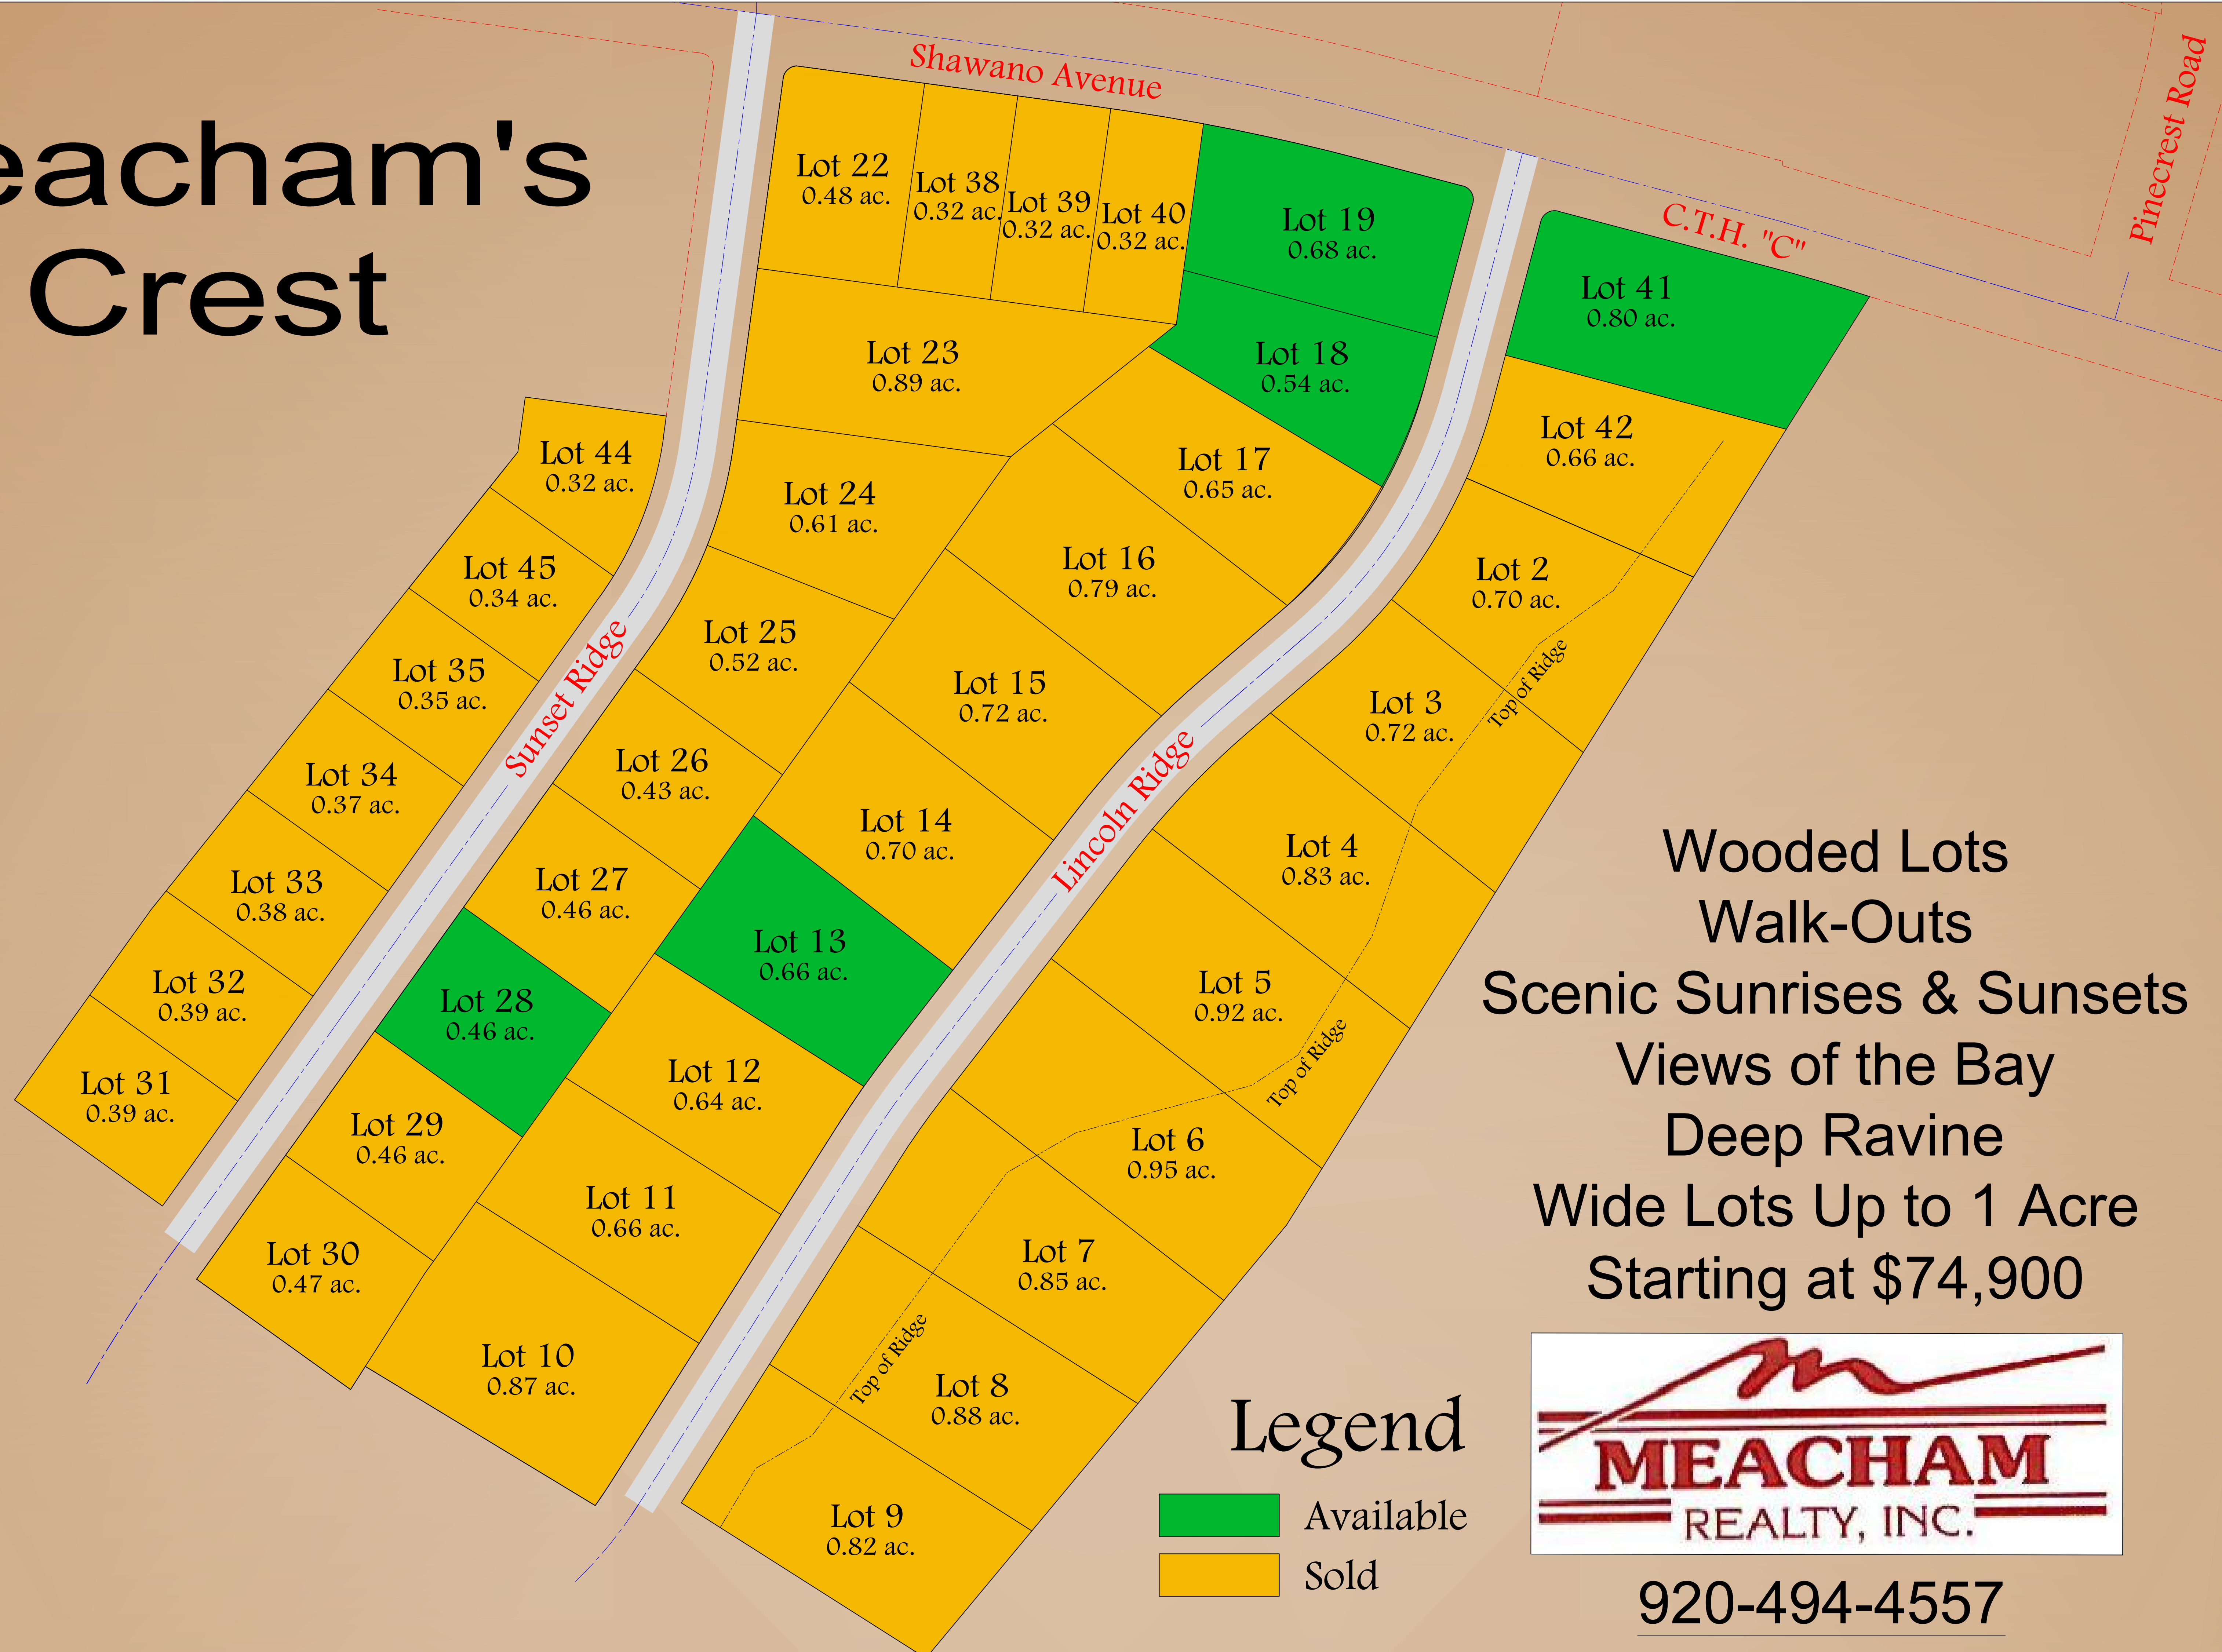

Meacham's Crest

Wooded Lots
 Walk-Outs
 Scenic Sunrises & Sunsets
 Views of the Bay
 Deep Ravine
 Wide Lots Up to 1 Acre
 Starting at \$74,900

Legend

- Available
- Sold

920-494-4557